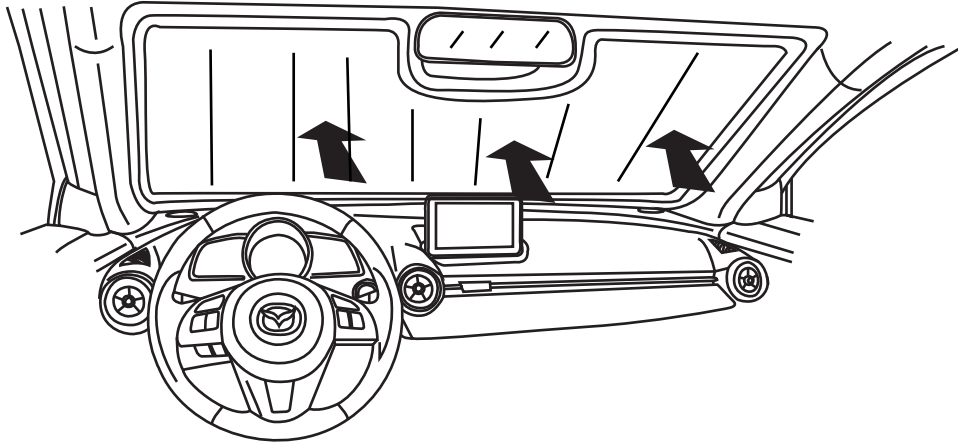

Genuine Accessories

INSTALLATION INSTRUCTIONS

Part Number
0000-8M-S01

Windshield Sunscreen

Applicable Models
Mazda CX-3

- 1** Remove Sunscreen from Storage Bag, then unfold Sunscreen completely.

Storage Bag (Qty. 1)

Sunscreen (Qty. 1)

- 2** Place Sunscreen on the inside of the windshield with the logo facing outward.

- 3** Lower both visors to keep Sunscreen in place.

Accesorios Originales

Instrucciones de Instalación