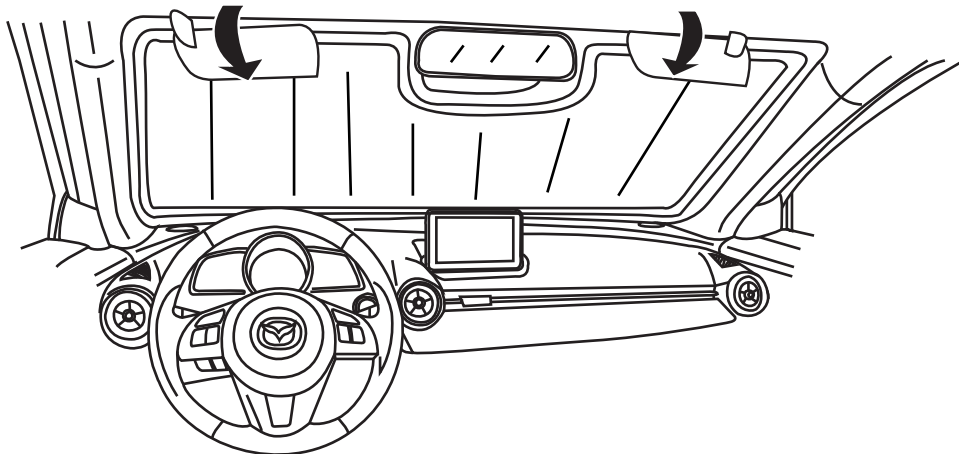

Genuine Accessories

INSTALLATION INSTRUCTIONS

Part Number
0000-8M-S01

Windshield Sunscreen

Applicable Models
Mazda CX-3

- 1** Remove Sunscreen from Storage Bag, then unfold Sunscreen completely.

Storage Bag (Qty. 1)

Sunscreen (Qty. 1)

- 2** Place Sunscreen on the inside of the windshield with the logo facing outward.

- 3** Lower both visors to keep Sunscreen in place.

Accesorios Originales

Instrucciones de Instalación